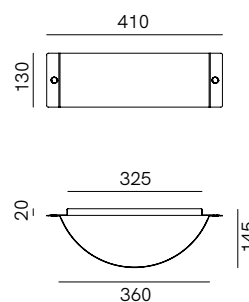

SPECIFICHE TECNICHE | TECHNICAL DATA

Tipologia Type	parete wall
Ambiente Environment	outdoor
Materiali Materials	RF: Rame - ferro Copper - iron RR: Rame Copper
Fonte luminosa Light source	1 x Max 15W LED E27 (non inclusa not included)
Tensione Voltage	240 Vac 50-60 Hz
Dimmerazione Dimming	Taglio di fase IGBT / TRIAC Phase cut IGBT / TRIAC
Scatole Boxes	1
Volume totale Total volume	0,046 m ³
Peso lordo Gross weight	3,5 kg
Certificazioni Certifications	CE  IP54